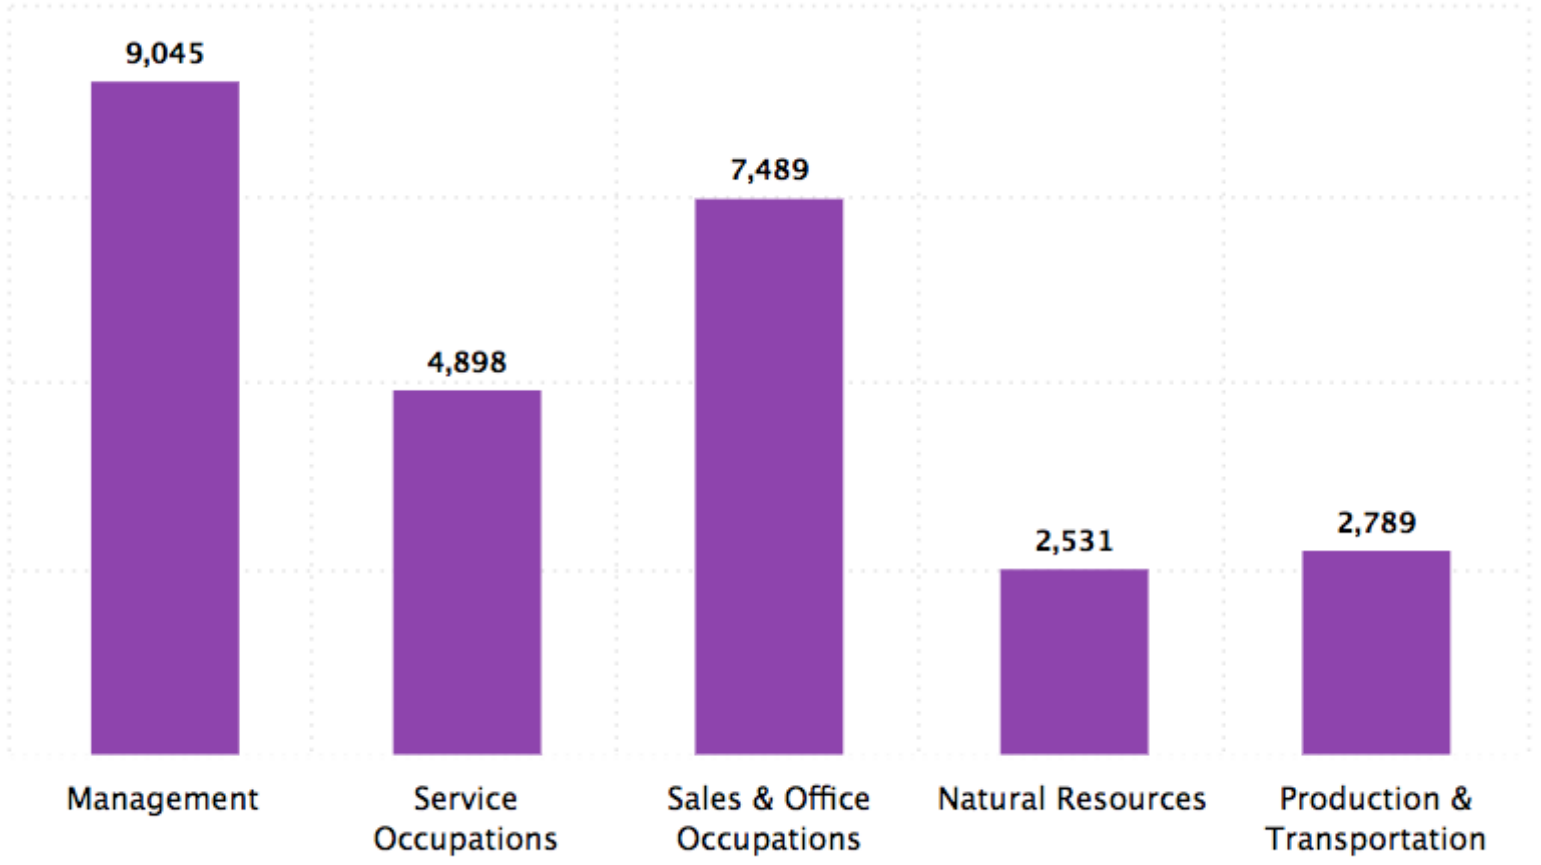

LOCAL BUSINESSES IN GRAND JUNCTION, CO

Total Labour Force
48,310

In Labor Force Employed
90.64%

Participation Rate
62.66%

In Labor Force Unemployed
9.27%

Employment

- Not Looking for work
- In Armed Forces
- UnEmployed
- Employed

Occupations

Industry