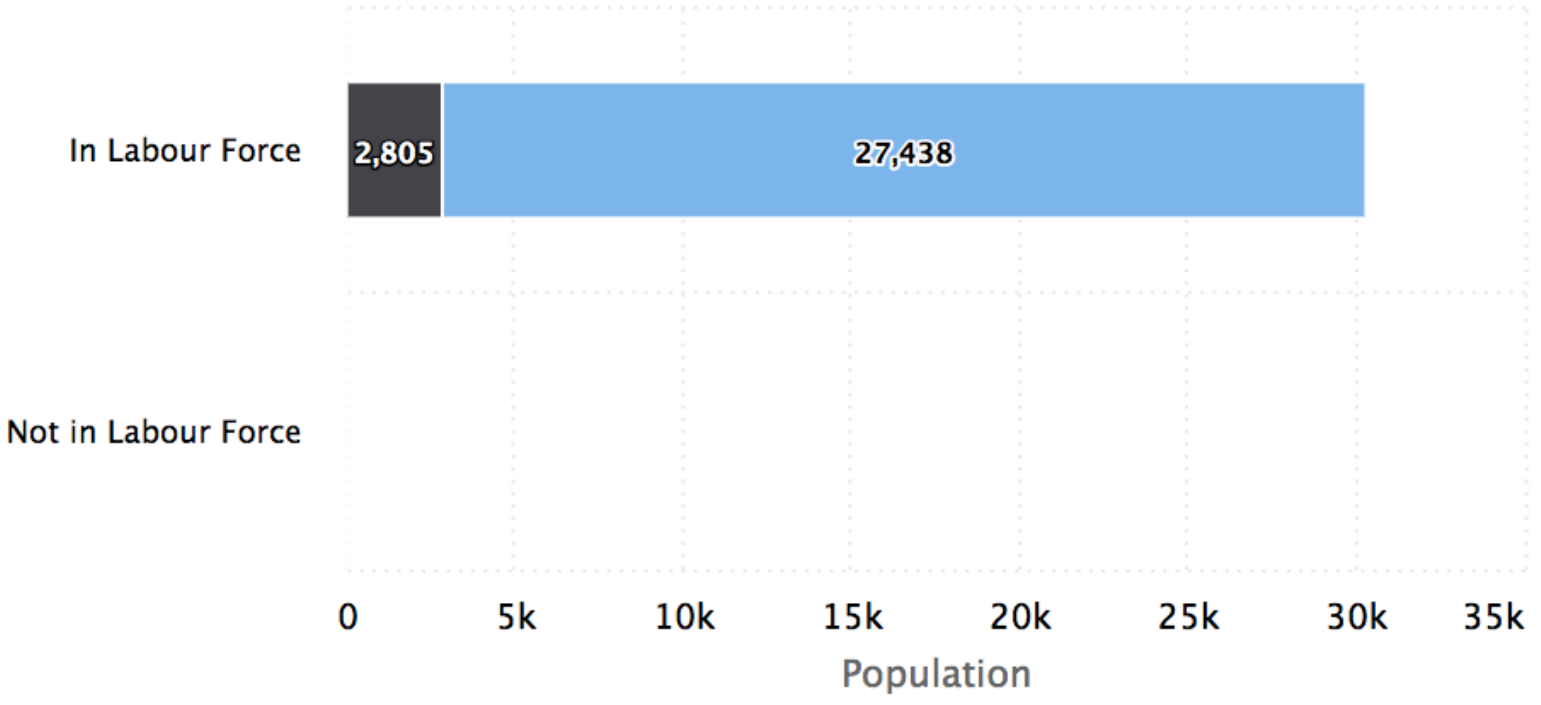

LOCAL BUSINESSES IN GRAND JUNCTION, CO

Total Labour Force
48,310

In Labor Force Employed
90.64%

Participation Rate
62.66%

In Labor Force Unemployed
9.27%

Employment

- Not Looking for work
- In Armed Forces
- UnEmployed
- Employed