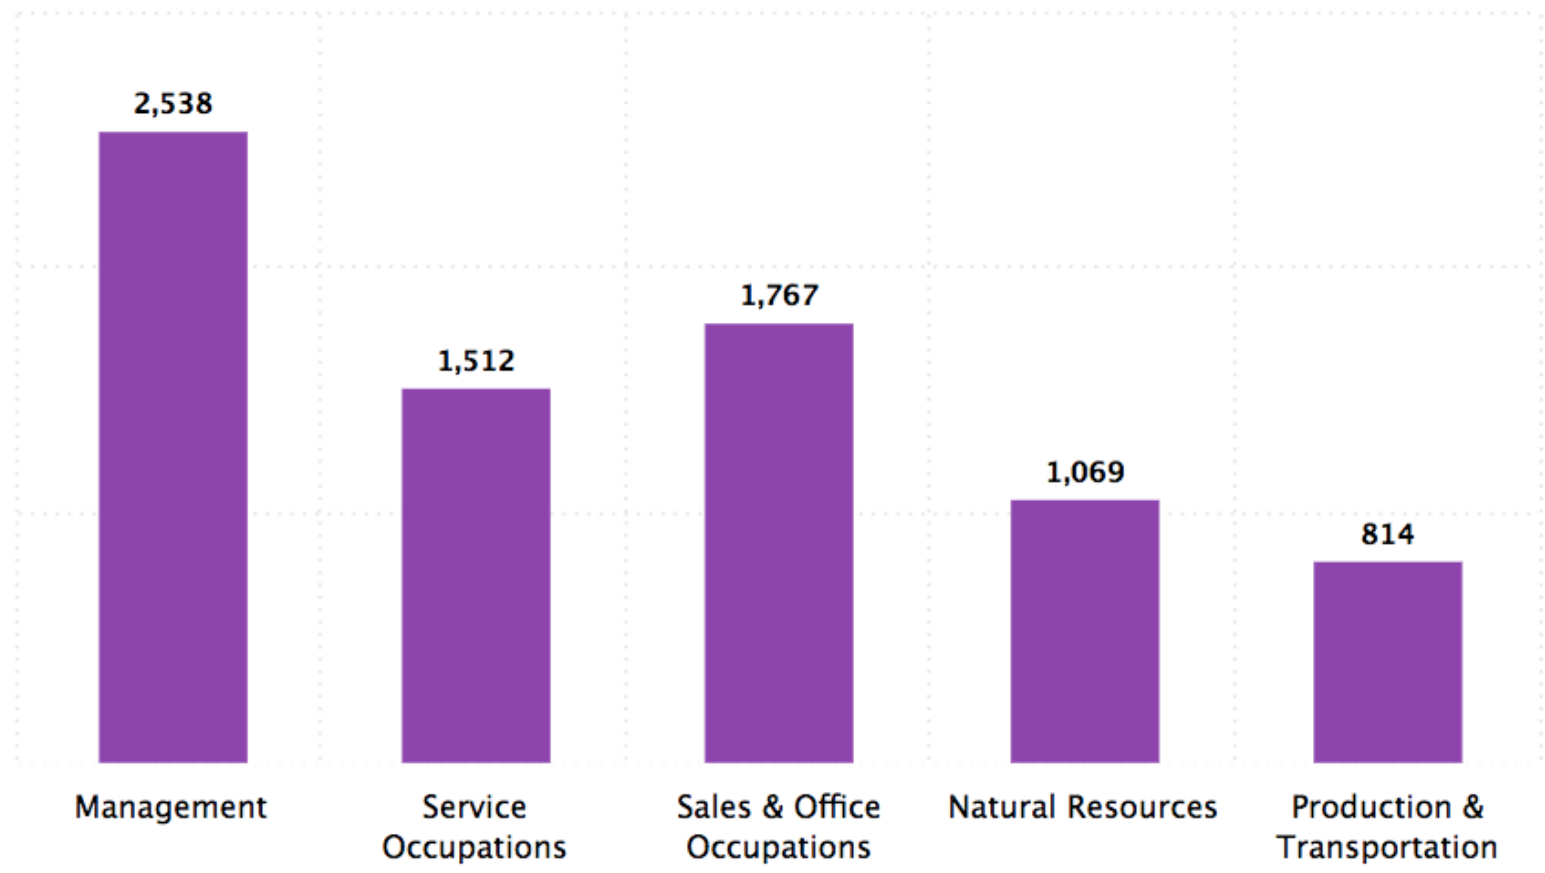

LOCAL BUSINESSES IN MONTROSE, CO

Total Labour Force
15,353

Participation Rate
57.49%

In Labor Force Employed
90.54%

In Labor Force Unemployed
9.46%

Employment

- Not Looking for work
- In Armed Forces
- UnEmployed
- Employed

Occupations

Industry