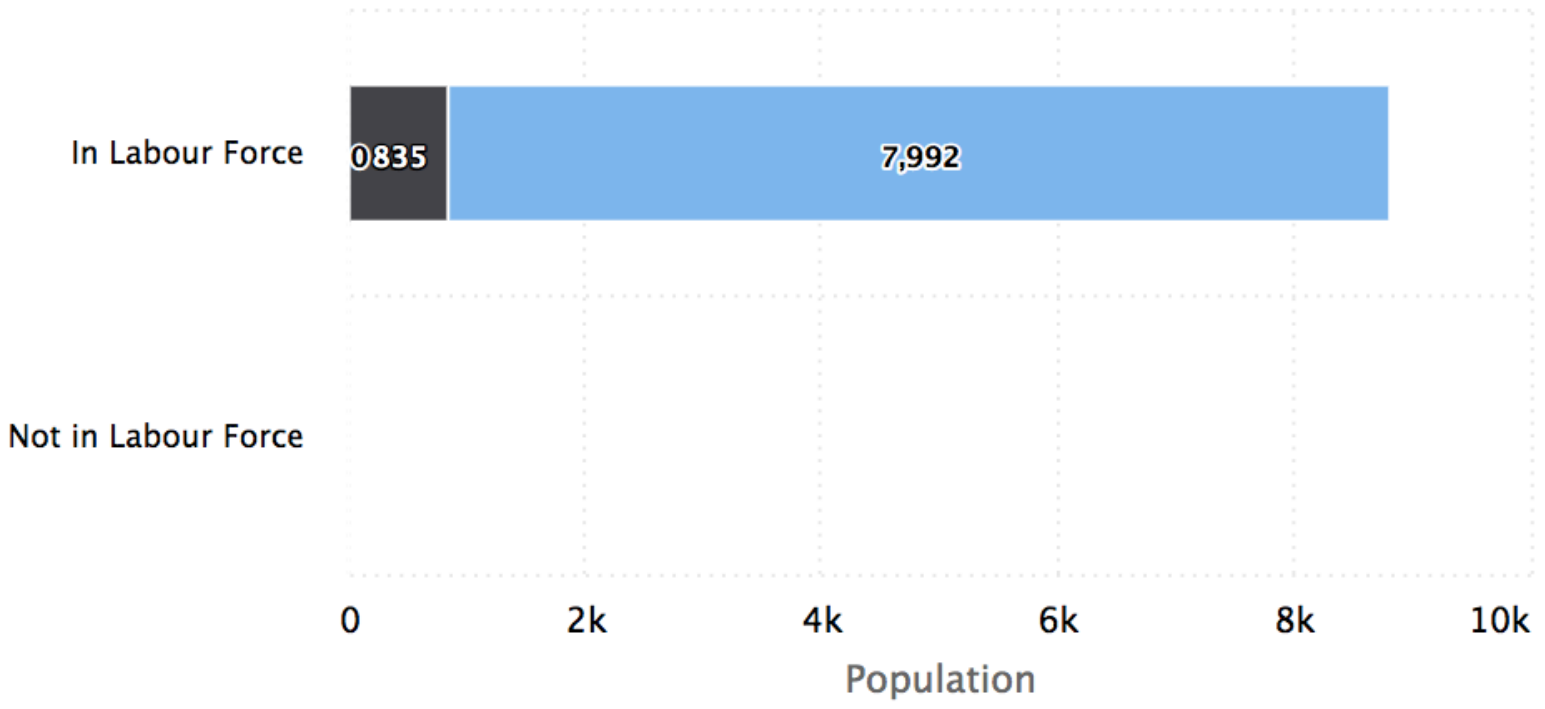

LOCAL BUSINESSES IN MONTROSE, CO

Total Labour Force
15,353

Participation Rate
57.49%

In Labor Force Employed
90.54%

In Labor Force Unemployed
9.46%

Employment

- Not Looking for work
- In Armed Forces
- UnEmployed
- Employed